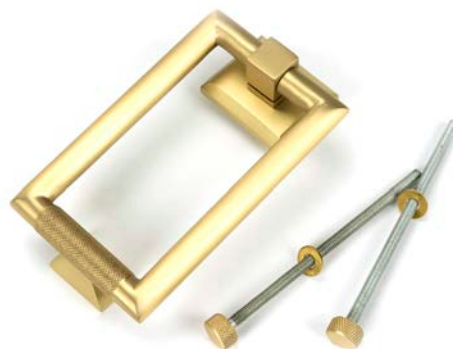

Regency Slimline Lever
Espag. Lock Set

R.R.P.
Excl. VAT

BLACK		92061	£112.78
EXTERNAL BEESWAX		92055	£125.31
PEWTER PATINA		92062	£125.31

Front Door Furniture

Entrance doors are a key feature and the first impression to any property. Ironmongery plays a vital role on any entrance door and should therefore not only be durable but also striking.

This range of front door furniture features a number of timeless designs that will last for years to come, each piece hand forged by talented Blacksmiths.

Art Deco Slimline Door Knocker

			R.R.P. Excl. VAT
AGED BRASS		90028	£112.15
AGED BRONZE		90041	£151.40
BLACK		90034	£92.90
EXTERNAL BEESWAX		91491	£101.95
PEWTER PATINA		90035	£101.95
POLISHED BRASS		46552	£112.15
POLISHED BRONZE		91945	£151.40
POLISHED CHROME		90033	£128.98
POLISHED NICKEL		90042	£123.36
SATIN BRASS		50886	£112.15